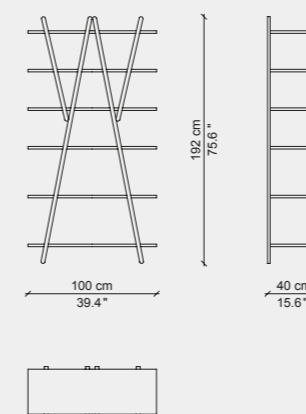

FINISHES - FINITURE - FINITIONS - AUSFÜHRUNGEN

Lacquered grey RAL7030 beechwood
Faggio laccato grigio RAL7030
Hêtre laqué gris RAL7030
Buche grau RAL7030 lackiert

Lacquered arancione becco d'oca RAL2000 beechwood
Faggio laccato arancione becco d'oca RAL2000
Hêtre laqué arancione becco d'oca RAL2000
Buche arancione becco d'oca RAL2000 lackiert

ENG STRUCTURE Solid beech with lacquered semi-matte becco d'oca (orange) or grey finish. SHELVES Wood fiber panel (MDF) with lacquered semi-matte becco d'oca (orange) or grey finish.

ITA STRUTTURA In massello di faggio laccato semi-opaco color becco d'oca (arancione) o grigio. RIPIANI Pannello di fibra di legno (MDF) laccato semi-opaco color becco d'oca (arancione) o grigio.

FRA STRUCTURE En hêtre massif laqué semi-mat couleur bec d'oise (orange) ou gris. ÉTAGÈRES Panneau en fibre de bois (MDF) laqué semi-mat couleur bec d'oise (orange) ou gris.

DE GESTELL Aus Massivholz Buche mit Lackierung seidenmatt in der Farbe Orange oder Grau. REGALBÖDEN MDF-Platten lackiert seidenmatt in der Farbe Orange oder Grau.

CERTIFICATIONS - CERTIFICAZIONI - CERTIFICATIONS - ZERTIFIKATE

98% Wood
1% Metal
1% Plastic

BIFMA