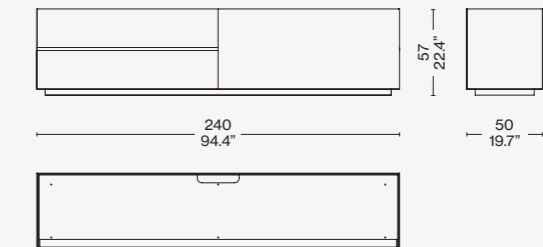

Novità/News/Neuheit/
Nouveauté 2023

Designed by
Mikal Harrsen, 2023

ITA

Un'estetica raffinata e un design versatile caratterizzano la collezione di contenitori firmata da Mikal Harrsen. Ghost Box sviluppa ed esalta il design del sistema Ghost Wall composto da moduli a cassetto, che completa idealmente: il sottile bordo superiore smussato crea una vasca contenitiva con un piano incastonato sulla parte superiore proposto in diverse finiture, dal marmo al vetro specchiante o retro laccato. Grazie alla sua progettualità ingegnosa, l'oggetto sembra sollevato dal pavimento accentuando maggiormente la sua forma essenziale. I contenitori pongono l'accento sulla trasversalità, prestandosi agli usi più diversi, non solo in abbinamento a Ghost Wall, ma anche singolarmente, affiancati uno accanto all'altro o posizionati al centro della stanza. Ghost Box si declina in varie tipologie di mobili contenitori e di madie, proposti con varie configurazioni di cassetti accessoriati per organizzare al meglio lo spazio. Sono disponibili anche divisori in legno tinto nero e alluminio nero per suddividere e disporre comodamente posate, utensili e altri accessori nell'area dining. La madia offre uno spazioso cassetto inferiore che può essere dotato di altri divisori regolabili per ospitare le stoviglie in modo ordinato.

DEU